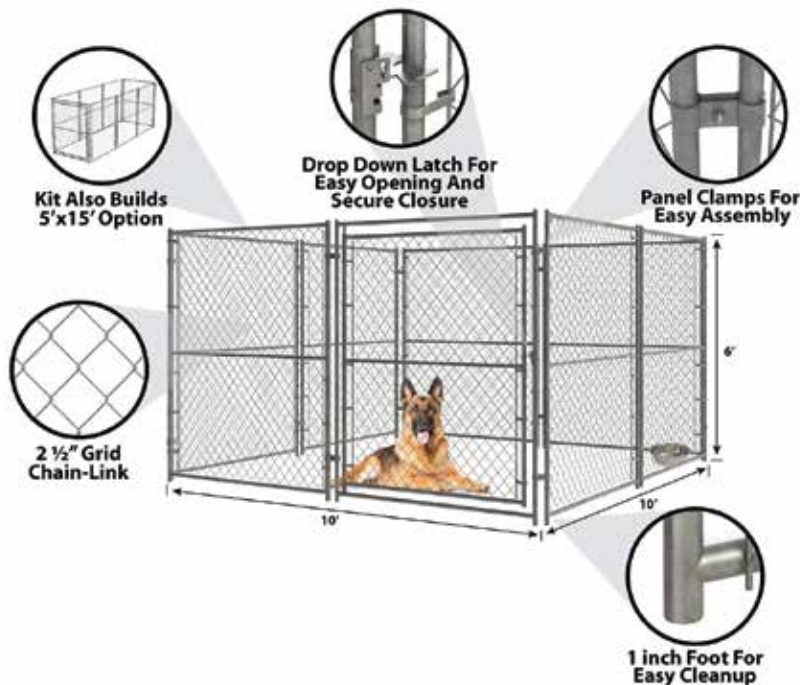

WELDED MESH KITS
PAGE 4

MULTI-PURPOSE FENCE
PAGE 9

WELDED MESH PANELS
PAGE 6

CHAIN LINK KITS

ALL HARDWARE INCLUDED • PRE-ASSEMBLED GATE • BUILDS 10x10 OR 5x15

Model#	Description	Size	Qty.	Finish
830063	Chain Link Boxed Kennel	6ft. H x 10ft. W x 10ft. D Can Also build 6ft. H x 5ft. W x 15ft. D	1	Galvanized Mesh Powder Coated Frame

CHAIN LINK KITS

ALL HARDWARE INCLUDED • PRE-ASSEMBLED GATE • STEEL CONSTRUCTION

Model#	Description	Size	Qty.	Finish
830070	Chain Link Kennel Kit Pre-assembled Panels	6ft. H x 10ft. W x 10ft. D Can Also build 6ft. H x 5ft. W x 15ft. D	1	Galvanized

CHAIN LINK PANELS

- CLAMPS INCLUDED
- GATE PANELS INCLUDE LATCH
- ROUND TUBE FRAME ACCEPTS KENNEL COVERS
- 1 INCH LEG PROVIDES CLEARANCE FOR EASY CLEAN UP

541549

541556

541655

Model#	Description	Size	Qty.	Finish
541549	Chain Link Panel	6ft. H x 5ft. W	16	Galvanized
541556	Chain Link Gate Panel	6ft. H x 5ft. W	16	Galvanized
541655	Chain Link Panel	6ft. H x 10ft. W	16	Galvanized