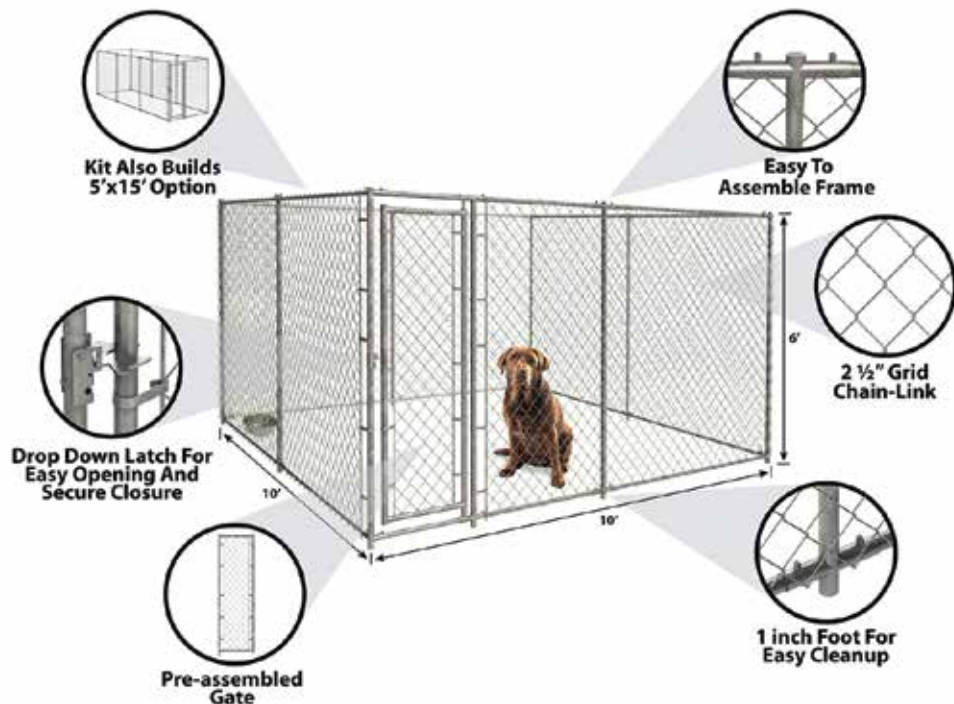

WELDED MESH KITS
PAGE 4

MULTI-PURPOSE FENCE
PAGE 9

WELDED MESH PANELS
PAGE 6

CHAIN LINK KITS

ALL HARDWARE INCLUDED • PRE-ASSEMBLED GATE • BUILDS 10x10 OR 5x15

Model#	Description	Size	Qty.	Finish
830063	Chain Link Boxed Kennel	6ft. H x 10ft. W x 10ft. D Can Also build 6ft. H x 5ft. W x 15ft. D	1	Galvanized Mesh Powder Coated Frame

CHAIN LINK KITS

ALL HARDWARE INCLUDED • PRE-ASSEMBLED GATE • STEEL CONSTRUCTION

Model#	Description	Size	Qty.	Finish
830070	Chain Link Kennel Kit Pre-assembled Panels	6ft. H x 10ft. W x 10ft. D Can Also build 6ft. H x 5ft. W x 15ft. D	1	Galvanized

CHAIN LINK PANELS

- CLAMPS INCLUDED
- GATE PANELS INCLUDE LATCH
- ROUND TUBE FRAME ACCEPTS KENNEL COVERS
- 1 INCH LEG PROVIDES CLEARANCE FOR EASY CLEAN UP

541549

541556

541655

Model#	Description	Size	Qty.	Finish
541549	Chain Link Panel	6ft. H x 5ft. W	16	Galvanized
541556	Chain Link Gate Panel	6ft. H x 5ft. W	16	Galvanized
541655	Chain Link Panel	6ft. H x 10ft. W	16	Galvanized