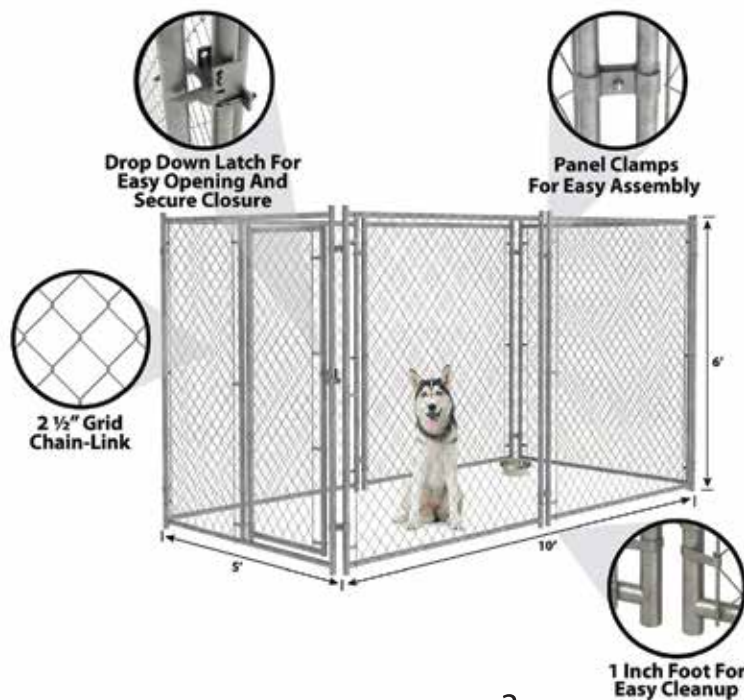

CHAIN LINK KITS

ALL HARDWARE INCLUDED • PRE-ASSEMBLED GATE • STEEL CONSTRUCTION

Model#	Description	Size	Qty.	Finish
830070	Chain Link Kennel Kit Pre-assembled Panels	6ft. H x 10ft. W x 10ft. D Can Also build 6ft. H x 5ft. W x 15ft. D	1	Galvanized

CHAIN LINK PANELS

- CLAMPS INCLUDED
- GATE PANELS INCLUDE LATCH
- ROUND TUBE FRAME ACCEPTS KENNEL COVERS
- 1 INCH LEG PROVIDES CLEARANCE FOR EASY CLEAN UP

541549

541556

541655

Model#	Description	Size	Qty.	Finish
541549	Chain Link Panel	6ft. H x 5ft. W	16	Galvanized
541556	Chain Link Gate Panel	6ft. H x 5ft. W	16	Galvanized
541655	Chain Link Panel	6ft. H x 10ft. W	16	Galvanized

WELDED MESH KITS

ALL HARDWARE INCLUDED • STEEL CONSTRUCTION • ROOF INCLUDED

Model#	Description	Size	Qty.	Finish
541969	Welded Mesh Kennel Kit	6ft. H x 4ft. W x 4ft. D	1	Black Powder Coat
541983	Welded Mesh Kennel Kit w/ Anchor + Cover	6ft. H x 4ft. W x 8ft. D	1	Black Powder Coat

Strong Welded Steel Grid

Drop Down Latch For Easy Opening And Secure Closure

Panel Clamps For Easy Assembly

1 inch Foot For Easy Cleanup

HEAVY DUTY WELDED MESH PANELS

- CLAMPS INCLUDED
- GATE PANELS INCLUDE PREMIUM SLAM LATCH
- 1-5/8 IN. HEAVY DUTY FRAME
- 1 INCH LEG PROVIDES CLEARANCE FOR EASY CLEAN UP