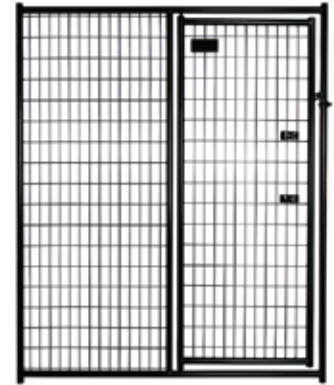

CHAIN LINK PANELS

- CLAMPS INCLUDED
- GATE PANELS INCLUDE LATCH
- ROUND TUBE FRAME ACCEPTS KENNEL COVERS
- 1 INCH LEG PROVIDES CLEARANCE FOR EASY CLEAN UP

541549

541556

541655

Model#	Description	Size	Qty.	Finish
541549	Chain Link Panel	6ft. H x 5ft. W	16	Galvanized
541556	Chain Link Gate Panel	6ft. H x 5ft. W	16	Galvanized
541655	Chain Link Panel	6ft. H x 10ft. W	16	Galvanized

WELDED MESH KITS

ALL HARDWARE INCLUDED • STEEL CONSTRUCTION • SHADE COVER INCLUDED

Model#	Description	Size	Qty.	Finish
830056	Welded Mesh Kennel Kit w/ Shade Cover	6ft. H x 5ft. W x 10ft. D	1	Black Powder Coat

WELDED MESH PANELS

- CLAMPS INCLUDED
- GATE PANELS INCLUDE LATCH
- ROUND TUBE FRAME ACCEPTS KENNEL COVERS
- 1 INCH LEG PROVIDES CLEARANCE FOR EASY CLEAN UP

541631

541648

Model#	Description	Size	Qty.	Finish
541631	Welded Mesh Panel	6ft. H x 5ft. W	16	Black Powder Coat
541648	Welded Mesh Gate Panel	6ft. H x 5ft. W	16	Black Powder Coat

Strong Welded Steel Grid

Drop Down Latch For Easy Opening And Secure Closure

Panel Clamps For Easy Assembly

1 inch Foot For Easy Cleanup

HEAVY DUTY WELDED MESH PANELS

- CLAMPS INCLUDED
- GATE PANELS INCLUDE PREMIUM SLAM LATCH
- 1-5/8 IN. HEAVY DUTY FRAME
- 1 INCH LEG PROVIDES CLEARANCE FOR EASY CLEAN UP