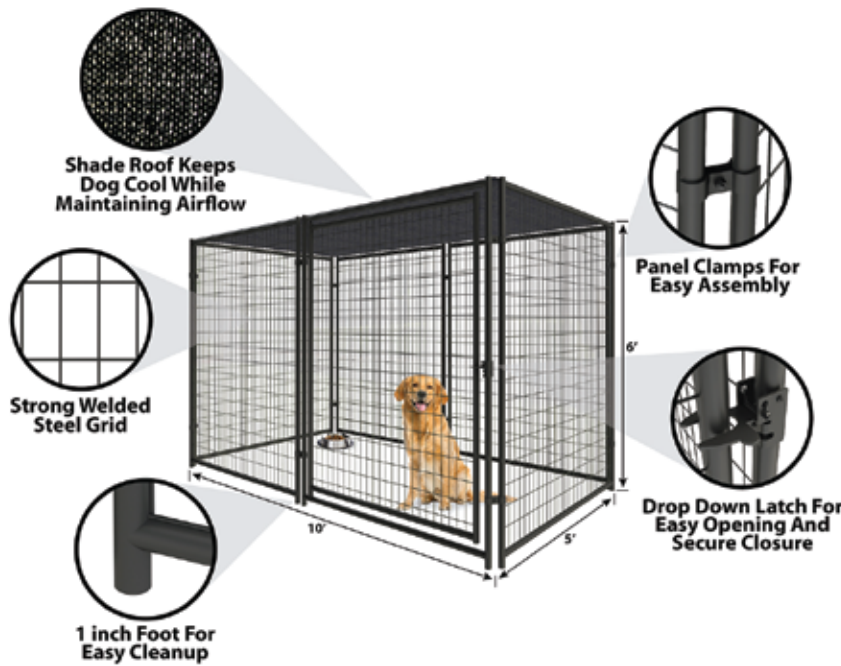

CHAIN LINK PANELS

- CLAMPS INCLUDED
- GATE PANELS INCLUDE LATCH
- ROUND TUBE FRAME ACCEPTS KENNEL COVERS
- 1 INCH LEG PROVIDES CLEARANCE FOR EASY CLEAN UP

541549

541556

541655

Model#	Description	Size	Qty.	Finish
541549	Chain Link Panel	6ft. H x 5ft. W	16	Galvanized
541556	Chain Link Gate Panel	6ft. H x 5ft. W	16	Galvanized
541655	Chain Link Panel	6ft. H x 10ft. W	16	Galvanized

WELDED MESH KITS

ALL HARDWARE INCLUDED • STEEL CONSTRUCTION • ROOF INCLUDED

Model#	Description	Size	Qty.	Finish
541969	Welded Mesh Kennel Kit	6ft. H x 4ft. W x 4ft. D	1	Black Powder Coat
541983	Welded Mesh Kennel Kit w/ Anchor + Cover	6ft. H x 4ft. W x 8ft. D	1	Black Powder Coat

WELDED MESH KITS

ALL HARDWARE INCLUDED • STEEL CONSTRUCTION • SHADE COVER INCLUDED

Model#	Description	Size	Qty.	Finish
830056	Welded Mesh Kennel Kit w/ Shade Cover	6ft. H x 5ft. W x 10ft. D	1	Black Powder Coat

Strong Welded Steel Grid

Drop Down Latch For Easy Opening And Secure Closure

Panel Clamps For Easy Assembly

1 inch Foot For Easy Cleanup

HEAVY DUTY WELDED MESH PANELS

- CLAMPS INCLUDED
- GATE PANELS INCLUDE PREMIUM SLAM LATCH
- 1-5/8 IN. HEAVY DUTY FRAME
- 1 INCH LEG PROVIDES CLEARANCE FOR EASY CLEAN UP