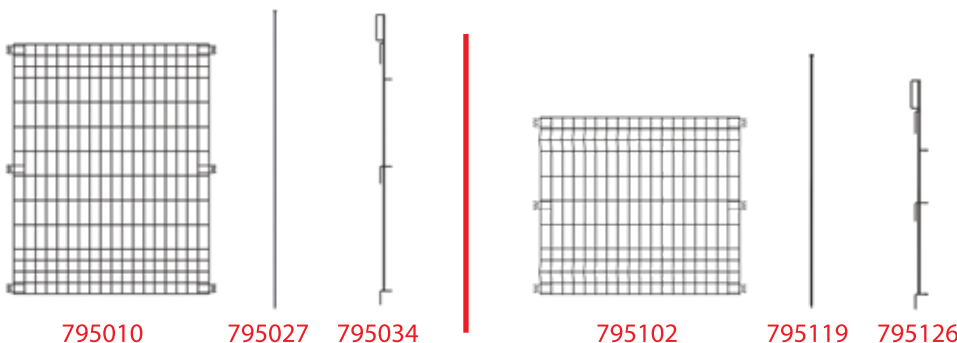

SMALL MULTI-PURPOSE FENCE

Model#	Description	Size	Qty.	Finish
795102	Small Multi-Purpose Panel	31in. H x 36in. W	8	Black Powder Coat
795119	Small Multi-Purpose Post	43in. H	30	Black Powder Coat
795126	Small Multi-Purpose Latch	36in. H	10	Black Powder Coat